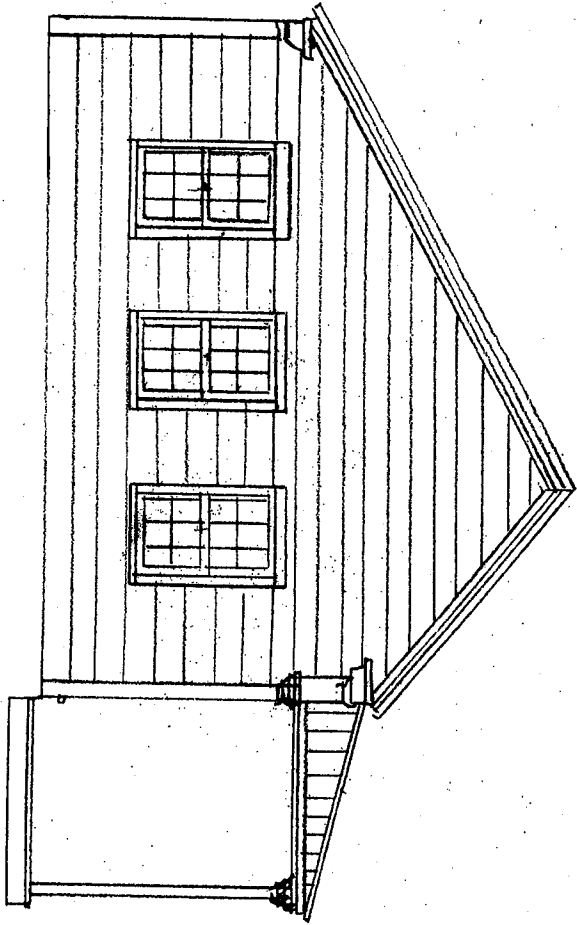

SCALE: 1/4" = 1'		APPROVED BY:	
DATE: 8/2/06			
V.B.P. Properties LLC		DRAWN BY: JBT	
Shoreham Vermont		REVISIONS	
		DRAWING NUMBER: 511V4	

SCALE: 1/4" = 1'		APPROVED BY:	
DATE: 8/2/06			
JOB: J.B. Properties LLC		DRAWN BY: JBR	
STATION: Vermont		REVISED:	
		DRAWING NUMBER: 91V4A	

"BIRCH"
 ONE STORY - 660 SQ.FT.
 THIS DESIGN IS OWNED BY
 JBP PROPERTIES, LLC
 SHOREHAM, VERMONT
 802-897-5555