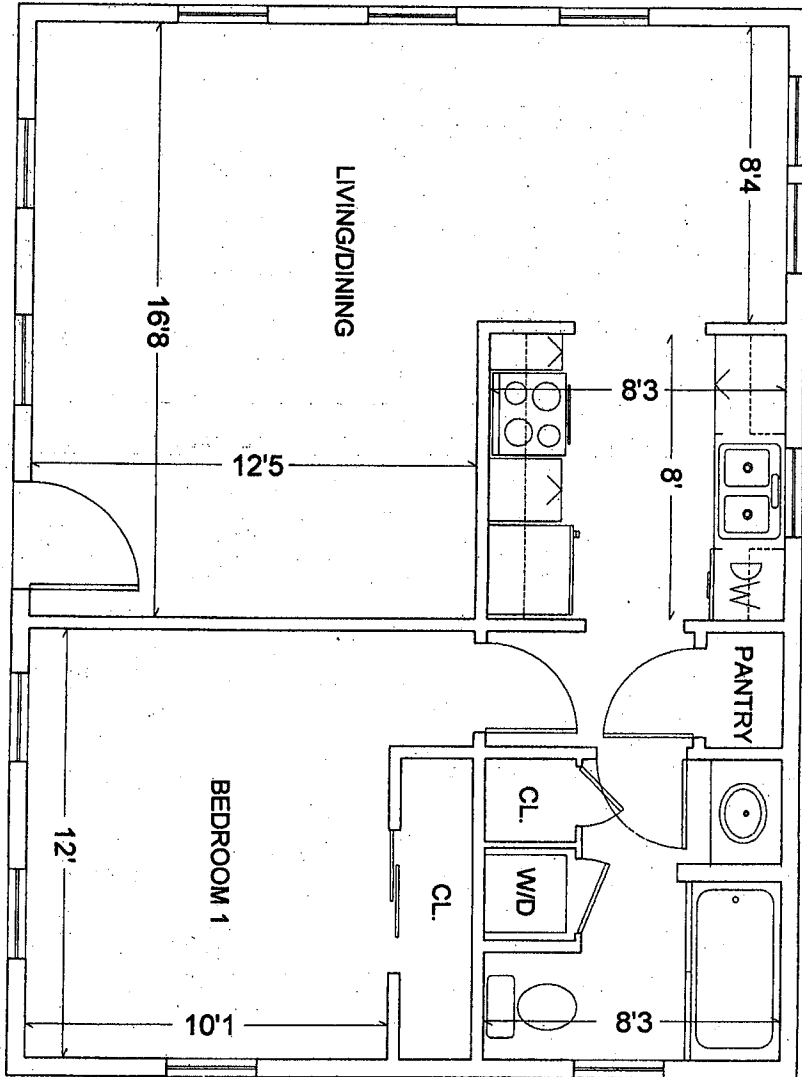

SCALE: 1/4" = 1'		APPROVED BY:	
DATE: 8/2/06			
V.B.P. Properties LLC		DRAWN BY: JBT	
Shoreham Vermont		REVISIONS	
		DRAWING NUMBER: 511V4	

SCALE: 1/4" = 1'		APPROVED BY:	
DATE: 8/2/06			
JOB: J.B. Properties LLC		DRAWN BY: JBR	
STATION: Vermont		REVISED:	
		DRAWING NUMBER: 91V4A	

"BIRCH"
 ONE STORY - 660 SQ.FT.
 THIS DESIGN IS OWNED BY
 JBP PROPERTIES, LLC
 SHOREHAM, VERMONT
 802-897-5555